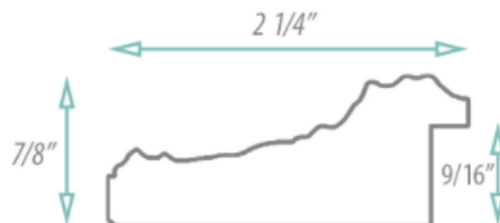

SPECIFICATION SHEET

FRAMED MIRROR

MODEL#: FM 83353-15X40

FRAMED MIRRORS COLLECTION

FEATURES:

- ONE 15X40" HIGH RESOLUTION SILVER PLATE GLASS MIRROR SIZE W/ DECORATIVE FRAME.
- "WALL HUGGER" HANGER FOR MOUNTING INCLUDED.
- STANDARD MOUNTING STYLE IS VERTICAL. FOR HORIZONTAL, PLEASE SPECIFY WHEN ORDERING.
- PACKED IN FOUR WALL (FOLDED DOUBLE WALL) CORRUGATION.
- STYLE: ORNATE
- COLOR: SILVER
- FINISH: LEAF/FOIL

MIRROR FINISHES:

- FLAT POLISHED EDGE
- BEVELED EDGE

OVERALL SIZE DIMENSION: 19 1/2" WIDE X 44 1/2" HIGH X 1" DEEP